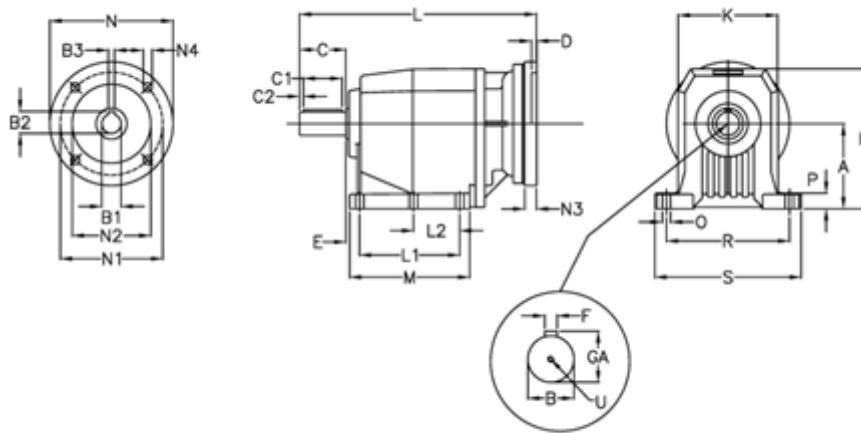

Data Sheet

Article number: 40600701301255
 Description: Helical gearbox
 C702P-13-P160B5

Measures

A = 210	D = 6.0	L2 = 0.0	P = 30
B = 60	E = 25	M = 222.0	R = 300
B1 = 42	F = 18	N = 350	S = 350
B2 = 45.3	GA = 64.0	N1 = 300	U = M20x42
B3 = 12	H = 349	N2 = 250	
C = 120	K = 262	N3 = 23	
C1 = 90	L = 575.0	N4 = 18	
C2 = 15	L1 = 165.0	O = 22	